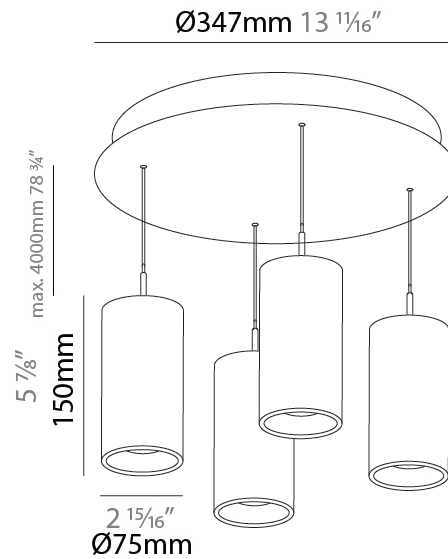

GENERAL

Series: G-Mini Round
Subseries: G-Mini Round Hangover
Partner: Prolicht
Division: Architectural
Installation: Suspension
Product Type: Clusters
Mounting Location: Ceiling
Light Distribution: Direct

PHYSICAL

Shape: Cylinder
Diameter (mm): 75
Diameter (in): 2 ¹⁵/₁₆
Length (mm): 1200
Length (in): 47 ¹/₄
Height (mm): 150
Height (in): 5 ⁷/₈
Diffuser: Shine Ring - NOR / OPL / YEL / ORA / RED / BLU / GRN
Fixture Finish: SSR / BKV / CWI / CRY / HAB / UFT / ITA / RUA / FTG / MYG / LOD / PUS / FRO / FUP / KIA / POP / BLS / SPG / MEY / GOH / CHC / COM / ABZ / JAG / OBR / MOS / ROR
Accent Finish: NOF / COP / MIR / SSS
Fixture Material: Extruded Aluminum / Steel
Cable Details: 2000mm/78 3/4" / 4000mm/157 1/2" - Cable, Black, Green, Orange, Red, White

ELECTRICAL

Lamp Type: LED (Zhaga Standard)
Input Wattage (W): 26
Total Output Wattage (W): 23.7
Dimming: Non-Dimmable
Driver Included: Yes
Driver Location: Integrated
Driver Type: Constant Current - Universal
Driver Class: Class 2
Input Voltage (V): 120 - 277

LED

Color Temperature (°K): 2700 / 3000 / 3500 / 4000
Max. Delivered Lumen (lm): 1557 / 1649 / 1740 / 1787
Nominal Lumen (lm): 1840 / 1949 / 2057 / 2112
CRI: >90 CRI
Lamp Life (hrs): 50000

OPTICAL

Beam Angle: 6 / 22 / 38

RATINGS AND CERTIFICATIONS

Certified By: Certified for North American Standards
IP rating: IP20